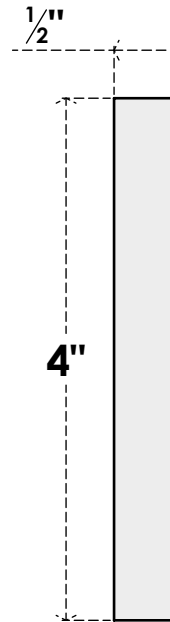

ROSP040X040X050SDG06

4"W X 4"H X 1/2"P STANDARD SEDGWICK STAR ROSETTE WITH SQUARE EDGE,
ARCHITECTURAL GRADE PVC

FRONT

SIDE

EKENA MILLWORK
2300 WEST MAIN ST.
CLARKSVILLE, TX 75426
TOLL FREE: 866-607-0453
WWW.EKENAMILLWORK.COM

NOTES

1. INSTALLATION TO BE COMPLETED IN ACCORDANCE WITH MANUFACTURER'S SPECIFICATIONS.
2. DRAWING MAY NOT BE TO SCALE
3. THIS DRAWING IS INTENDED FOR DESIGN AND PLANNING PURPOSES ONLY.
4. ALL INFORMATION CONTAINED HEREIN WAS CURRENT AT THE TIME OF DEVELOPMENT BUT MUST BE REVIEWED AND APPROVED BY THE PRODUCT MANUFACTURER TO BE CONSIDERED ACCURATE.
5. ARCHITECTURAL GRADE PVC PRODUCTS ARE MADE FROM EXPANDED CELLULAR PVC AND COME NATURALLY WHITE BUT MAY BE PAINTED