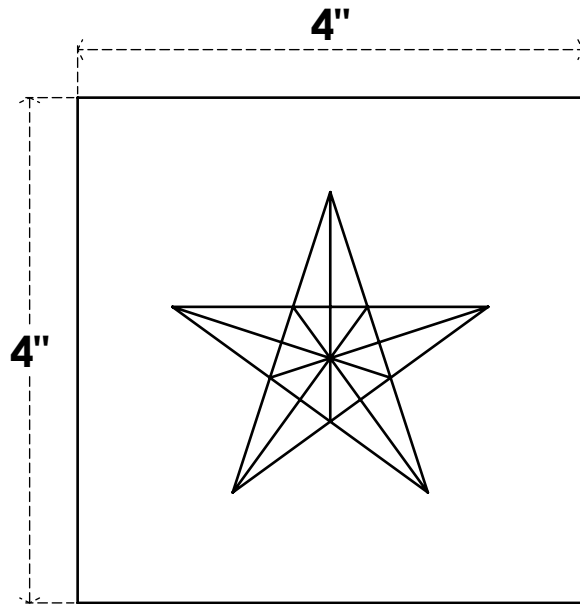

ROSP040X040X050SDG06

4"W X 4"H X 1/2"P STANDARD SEDGWICK STAR ROSETTE WITH SQUARE EDGE,
ARCHITECTURAL GRADE PVC

FRONT

SIDE

EKENA MILLWORK
2300 WEST MAIN ST.
CLARKSVILLE, TX 75426
TOLL FREE: 866-607-0453
WWW.EKENAMILLWORK.COM